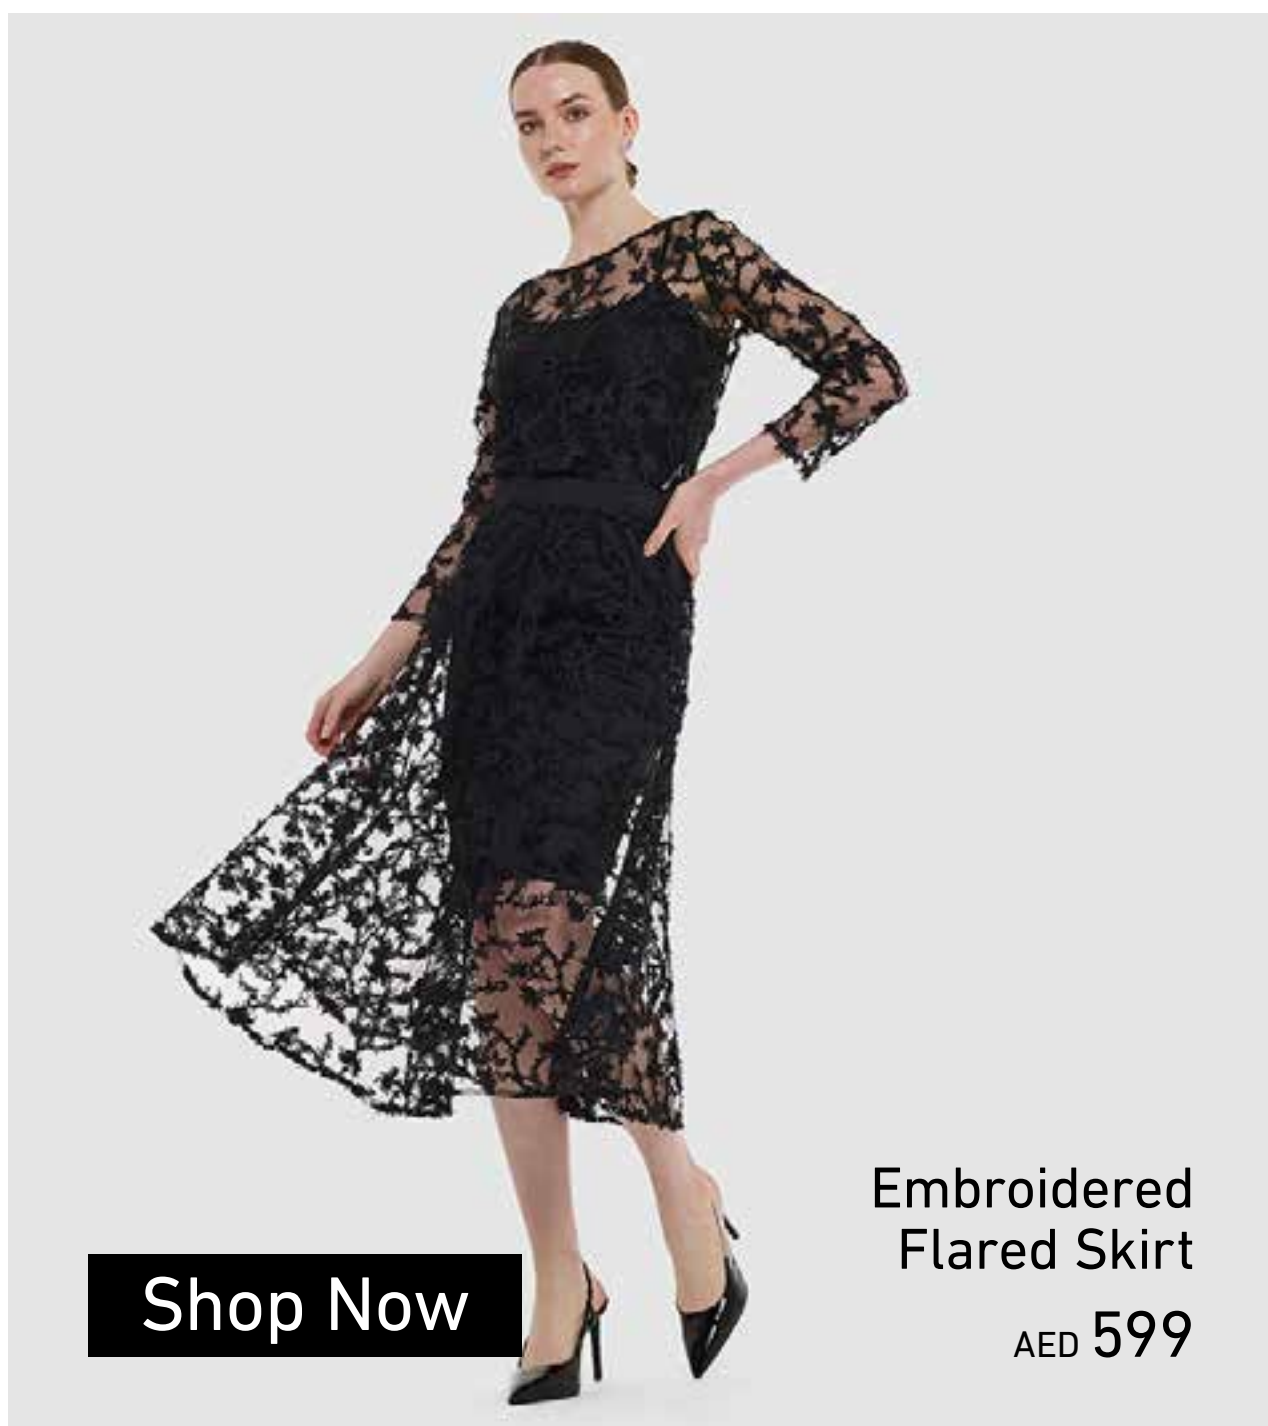

Embroidered Flared Skirt

[Shop Now](#)

AED 599