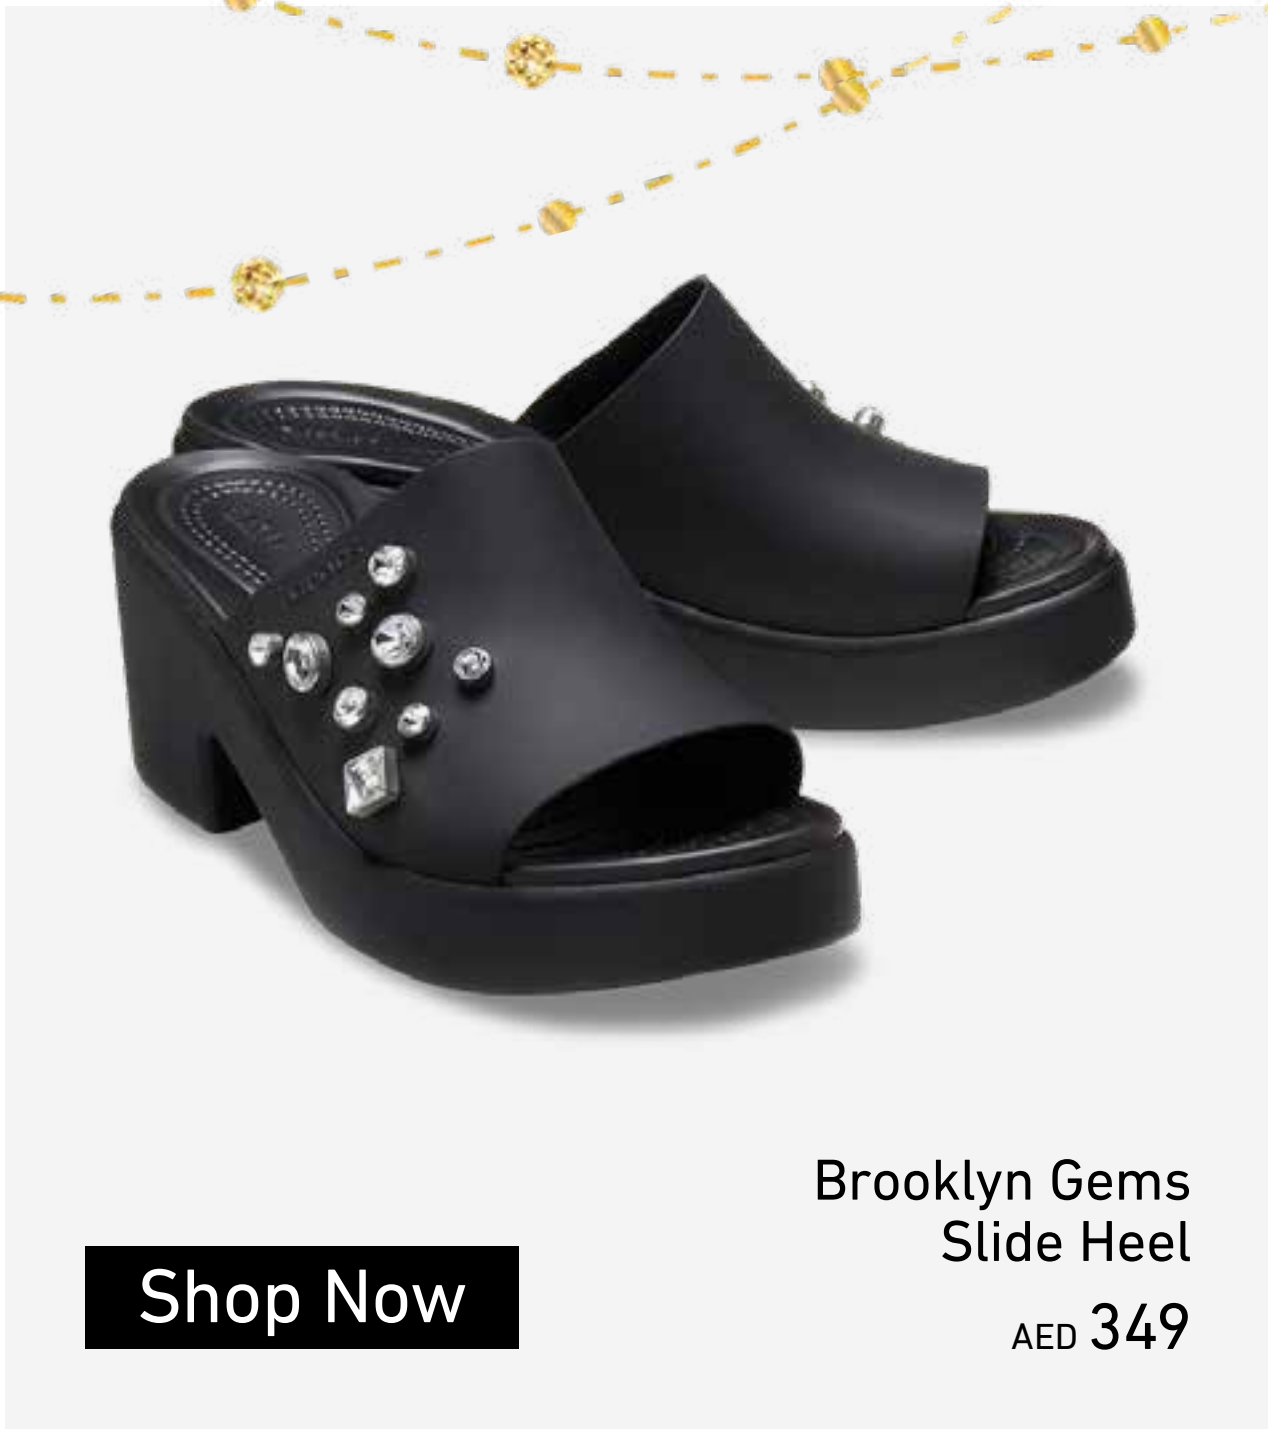

Brooklyn Gems
Slide Heel
AED 349

Shop Now