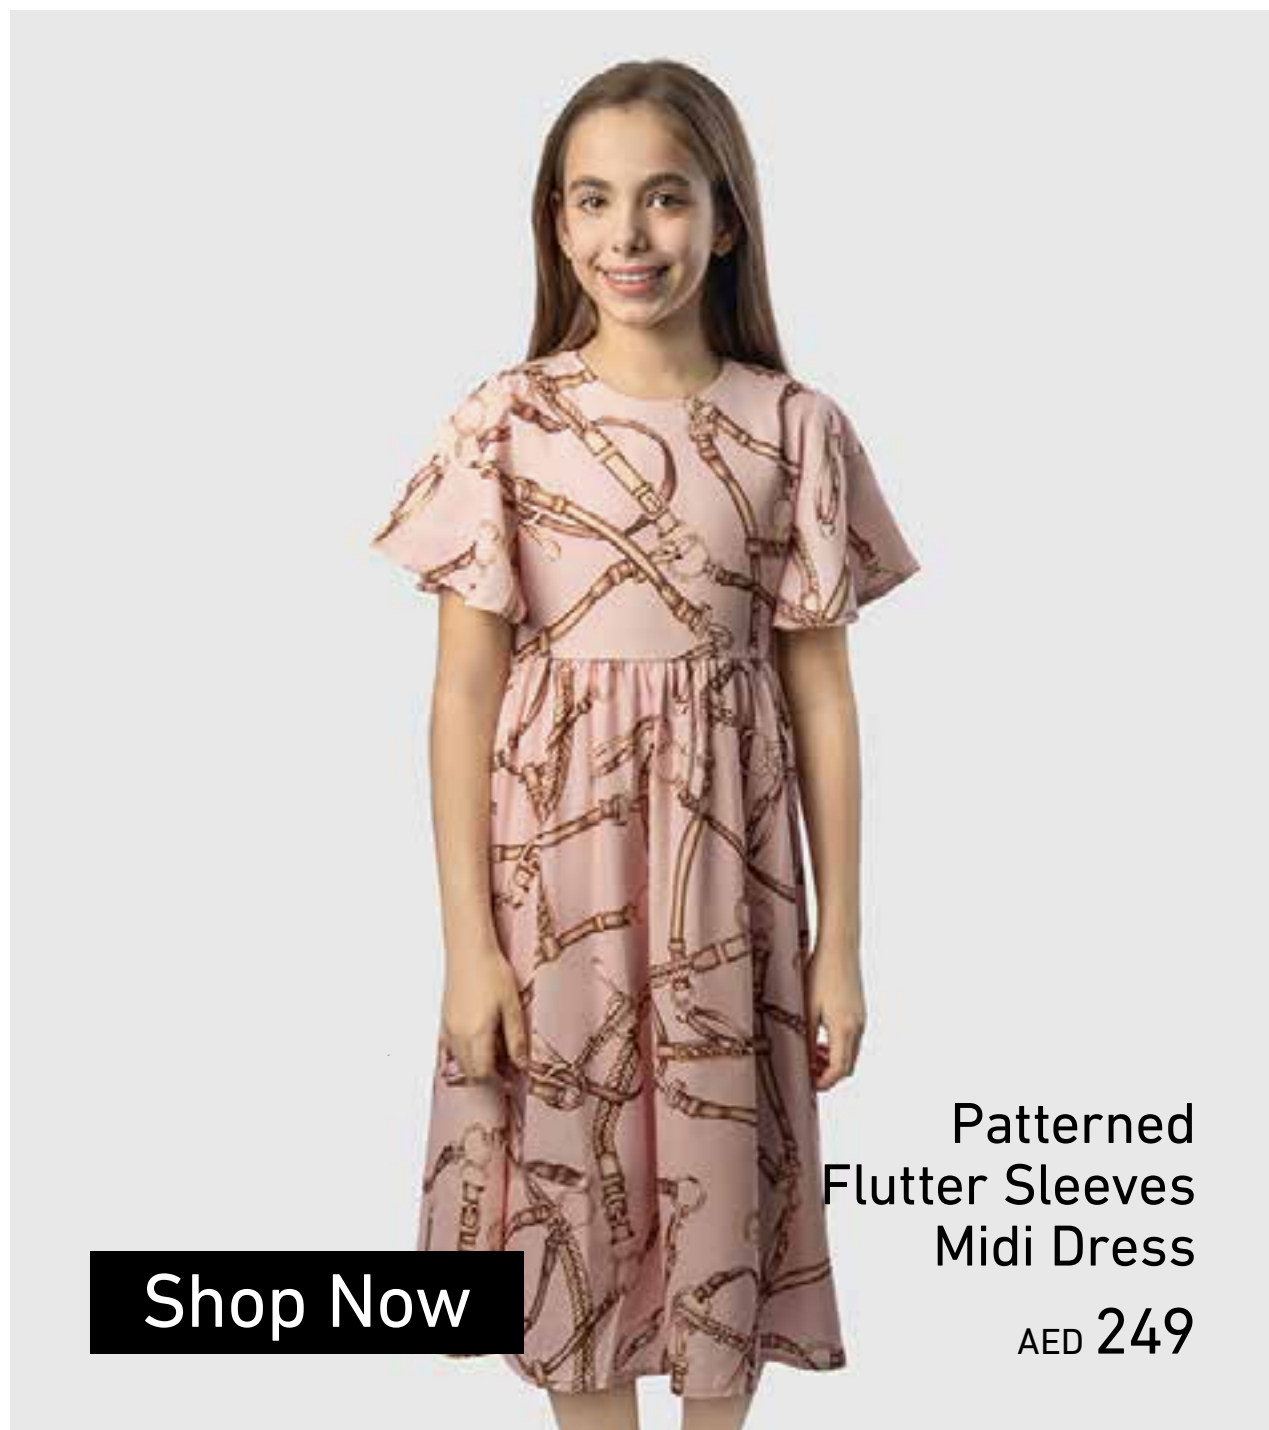

Patterned
Flutter Sleeves
Midi Dress
AED 249

[Shop Now](#)