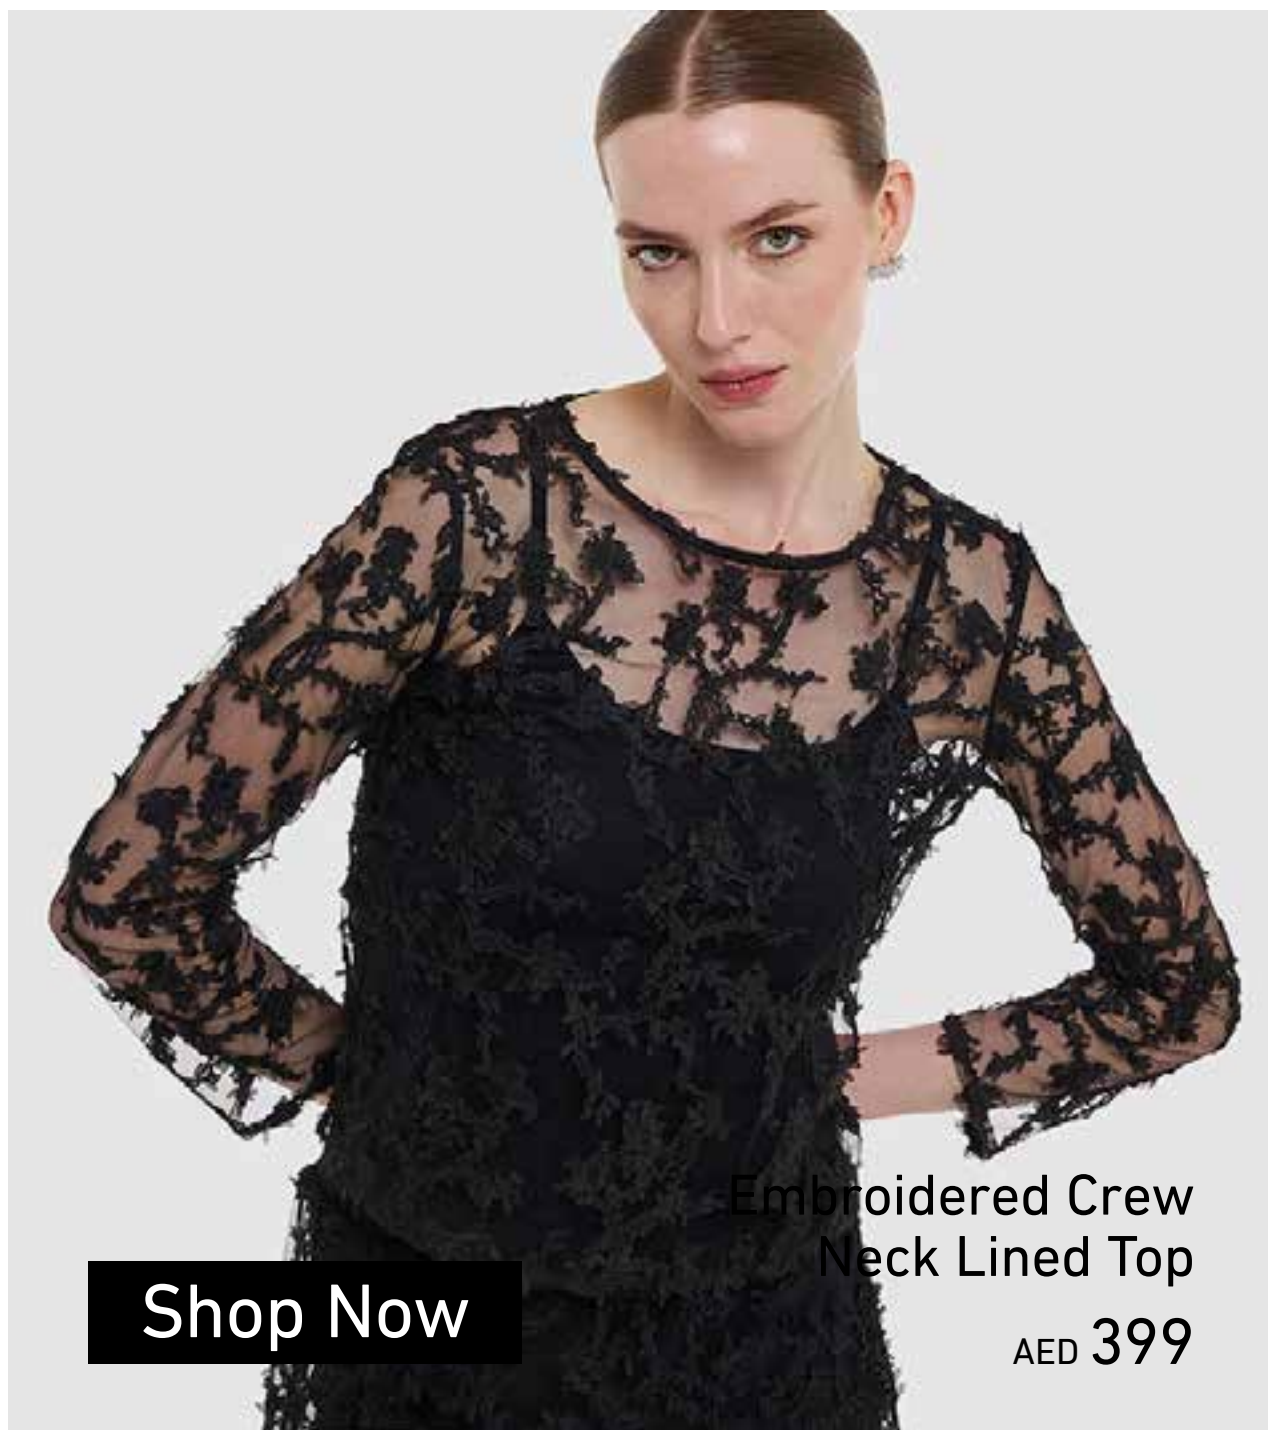

[Shop Now](#)

Blazing
AED 399

[Shop Now](#)

Blondie
AED 499

[Shop Now](#)

Blondie
AED 499

[Shop Now](#)

Bejewelled
AED 499

[Shop Now](#)

Primrose S
AED 549

BCBG

ELEGANT AND FEMININE FASHION DESIGNED TO MAKE
EVERY MOMENT EFFORTLESSLY STYLISH.

Embroidered Crew Neck Lined Top

[Shop Now](#)

AED 399

Embroidered Long Sleeves Shirt