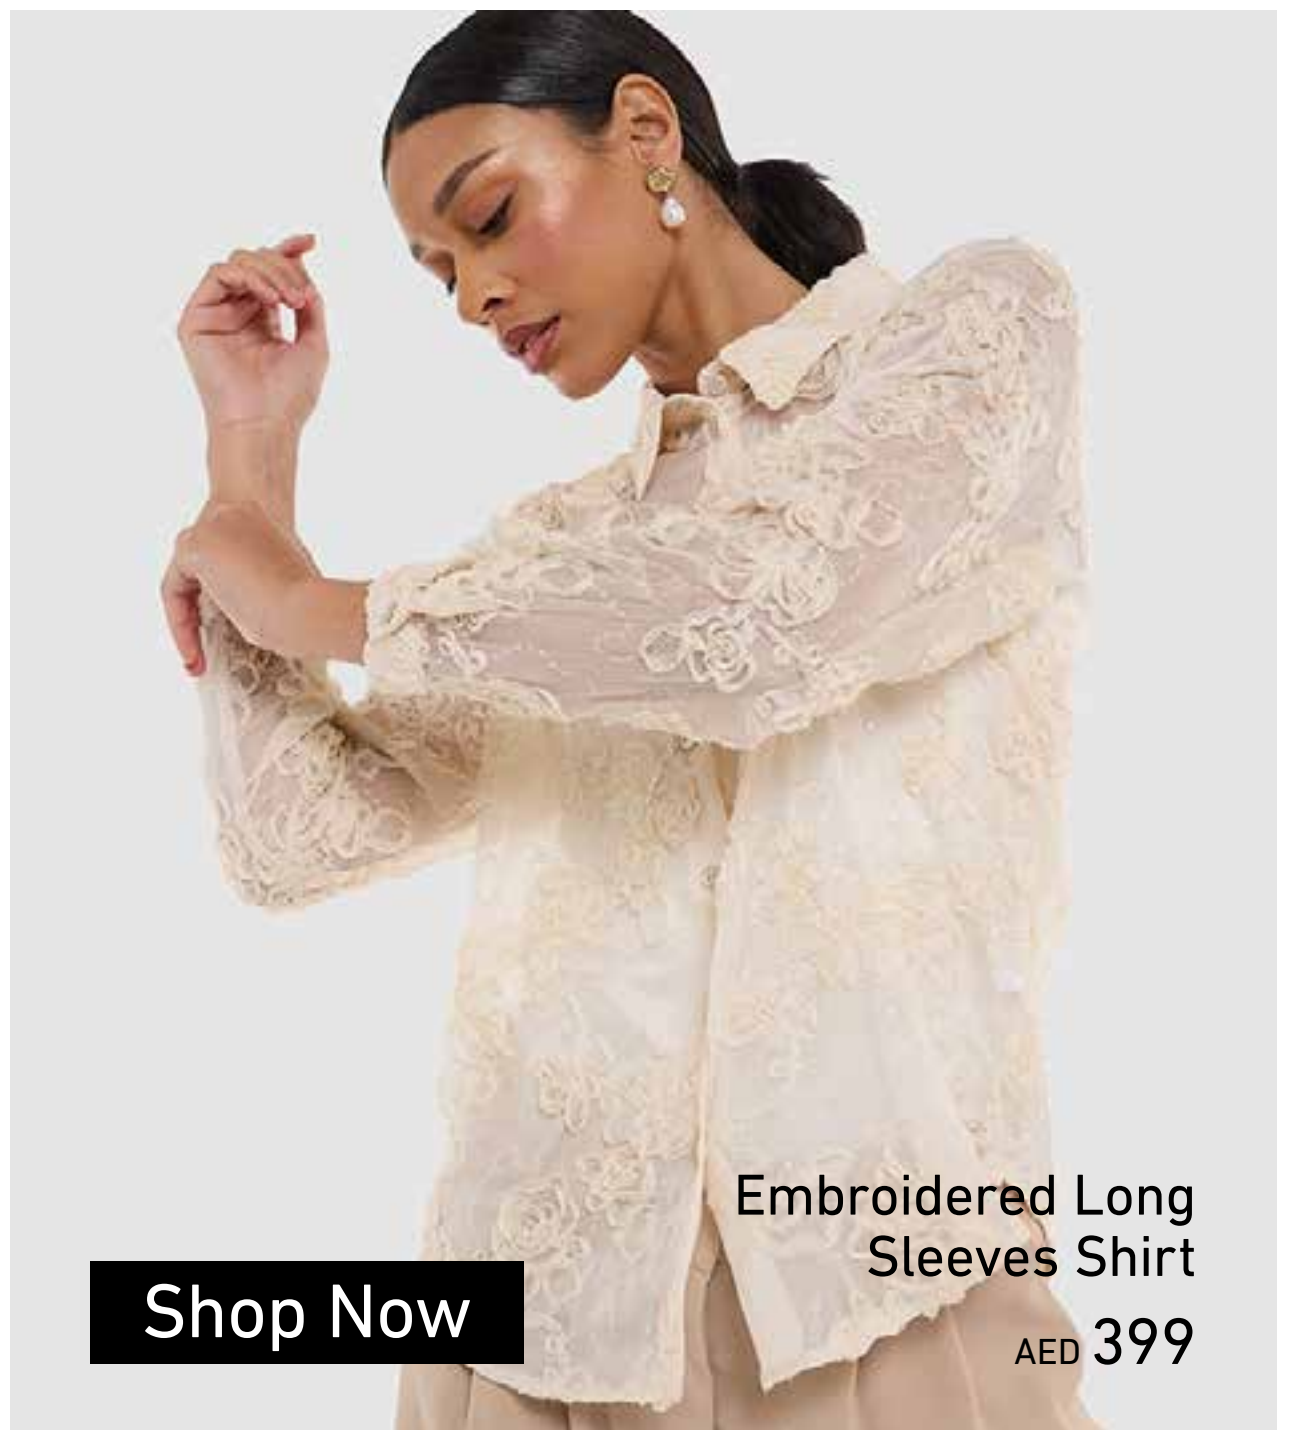

[Shop Now](#)

Primrose S
AED 549

BCBG

ELEGANT AND FEMININE FASHION DESIGNED TO MAKE
EVERY MOMENT EFFORTLESSLY STYLISH.

Embroidered Crew Neck Lined Top

[Shop Now](#)

AED 399

Embroidered Long Sleeves Shirt