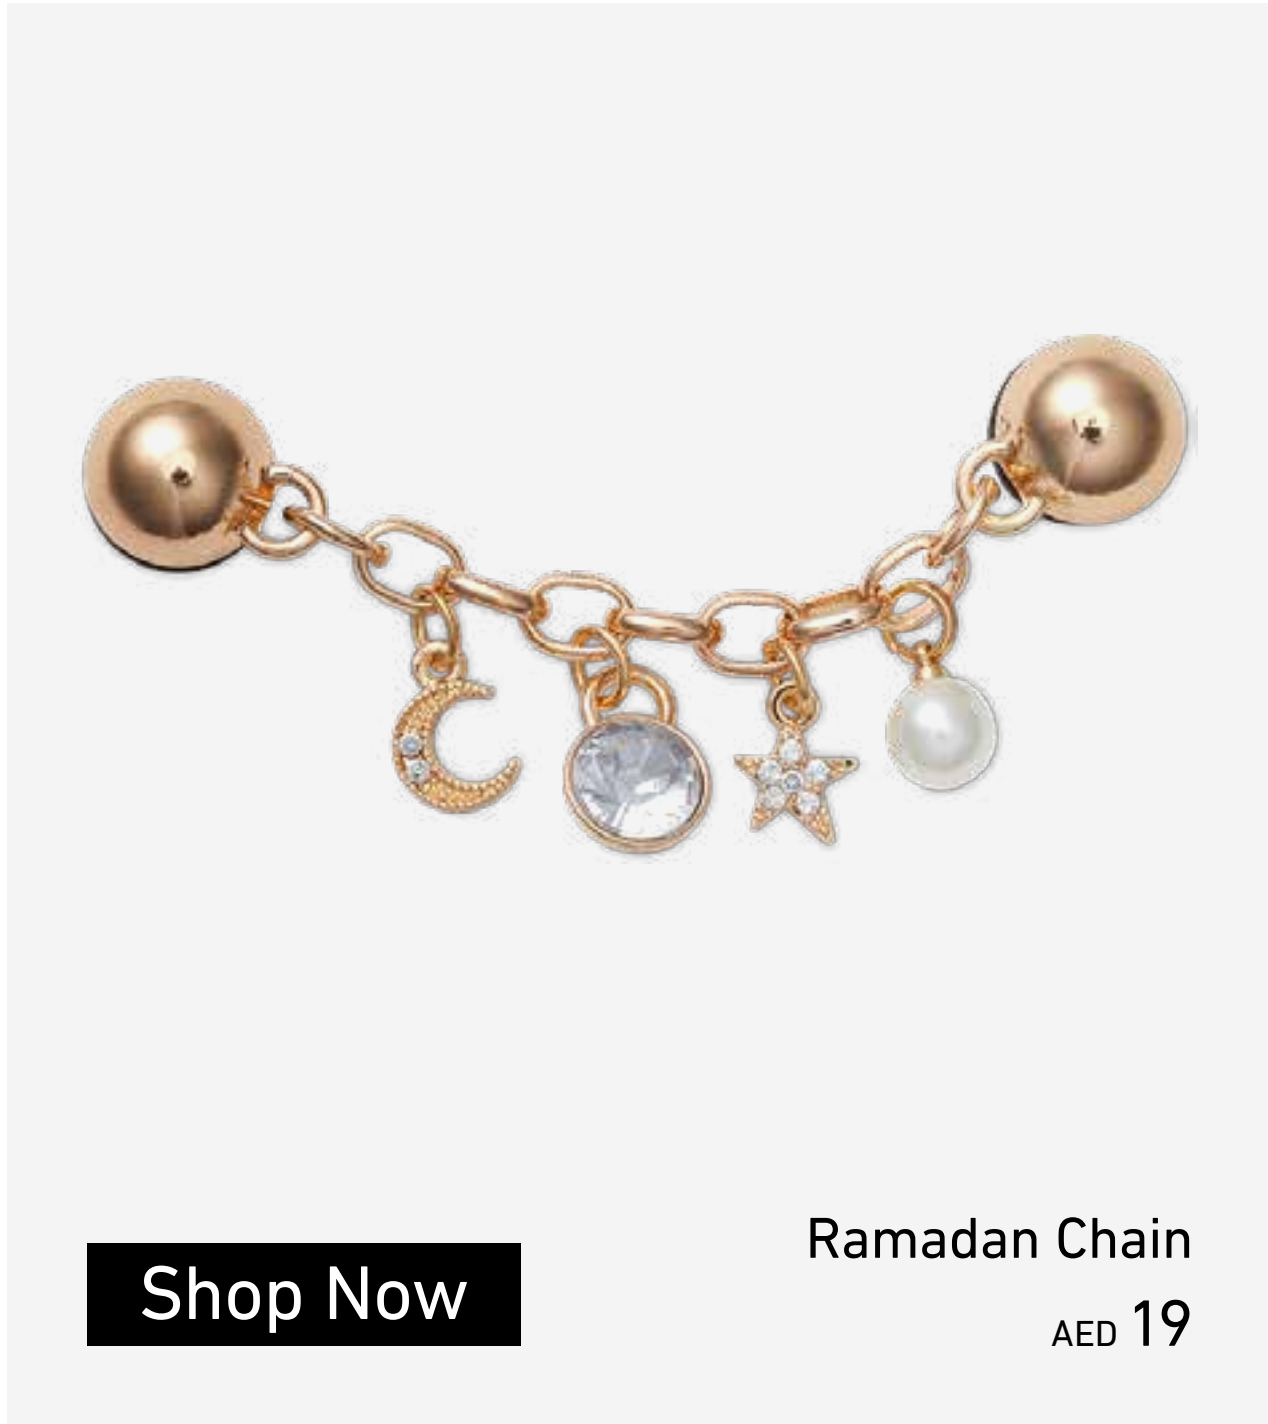

Classic Platform
Glitter Emb Clg W
AED 349

[Shop Now](#)

Classic Glitter
Embellished Clog K
AED 279

[Shop Now](#)

Brooklyn Gems
Ankle Strap Wedge
AED 379

[Shop Now](#)

Moon And Star Chain
AED 19

[Shop Now](#)

Ramadan Coffee Cup
AED 19

[Shop Now](#)

Pretty Silver Moon
AED 19

[Shop Now](#)

Brooklyn Gems
Slide Heel
AED 349

Shop Now

Classic Glitter
Embellished Clog T
AED 249

Shop Now

Classic Glitter
Embellished Clog T
AED 249

Shop Now

Ramadan Chain
AED 19

Shop Now

Pretty Gold Star
AED 19

Shop Now

Elevated Gold
and Pink Lantern
AED 19

Shop Now