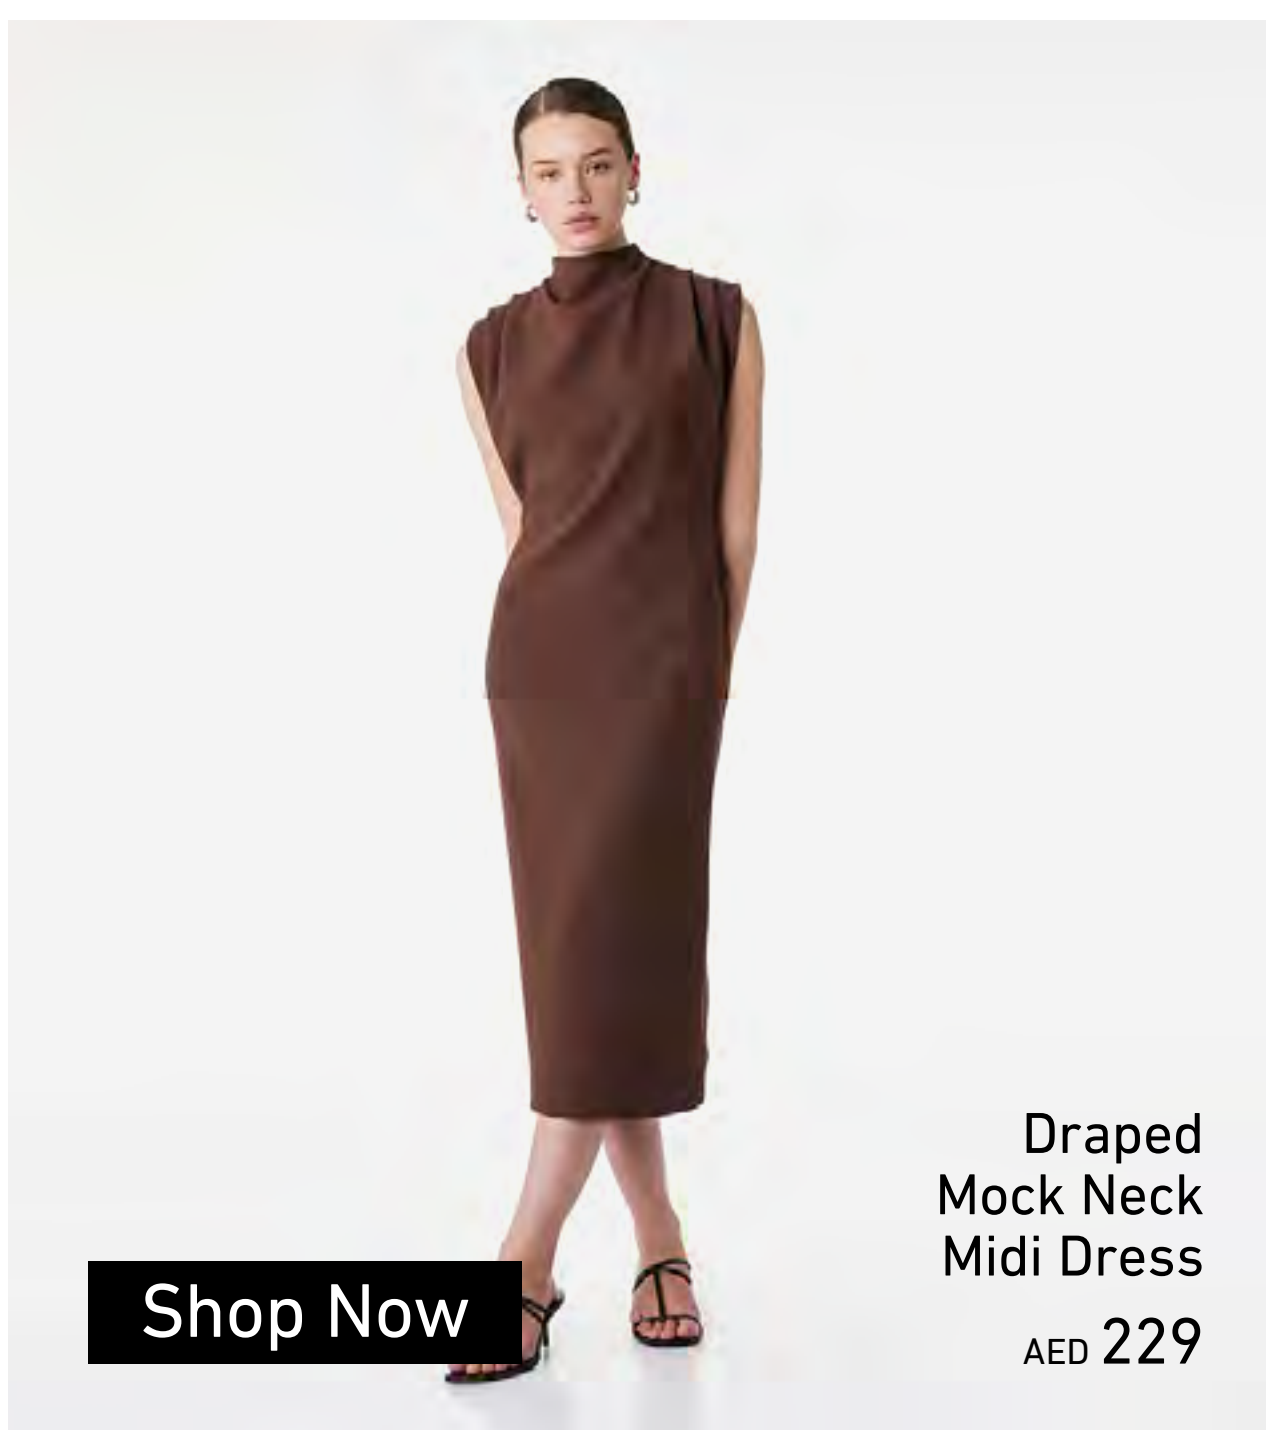

Draped Mock Neck Maxi Dress

AED 499

[Shop Now](#)

Draped Mock Neck Midi Dress

AED 229

[Shop Now](#)

Belted Collared Sleeveless Pleated Midi Dress

AED 399