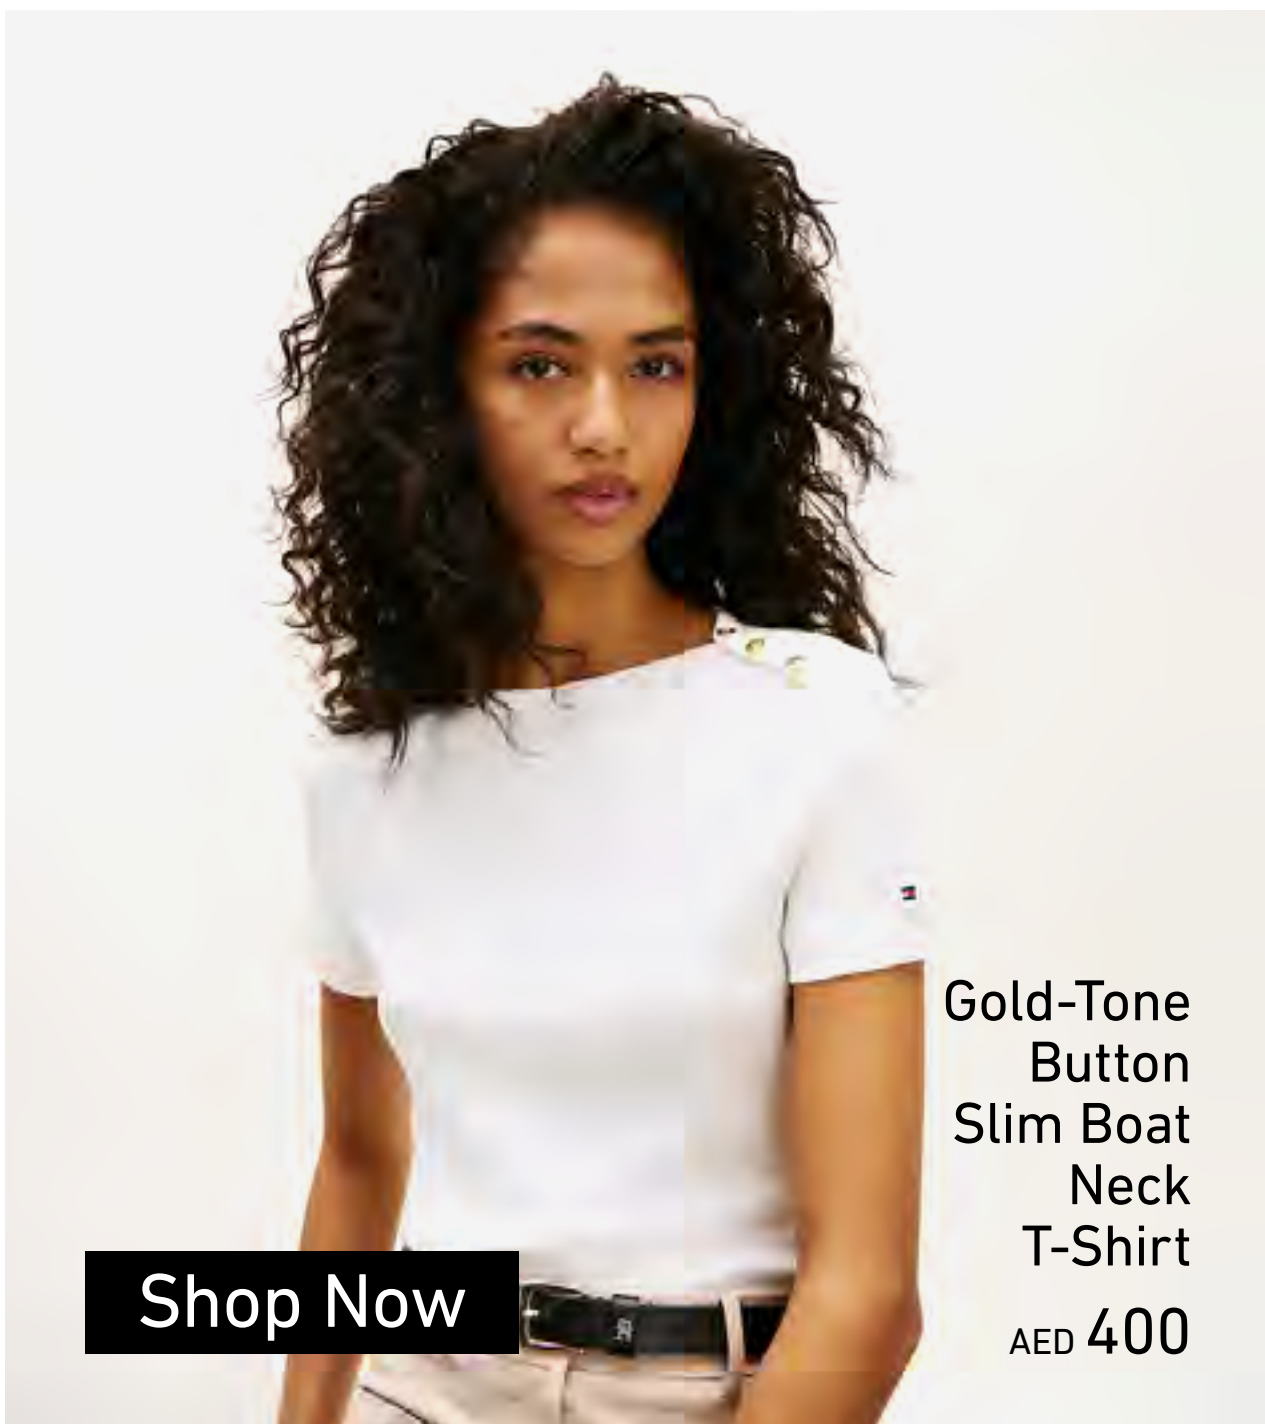

[Shop Now](#)

Logo  
Printed  
Crew Neck  
T-Shirt  
AED 300

[Shop Now](#)

Gold-Tone  
Button  
Midi  
Polo Dress  
AED 950

[Shop Now](#)

Washed  
High Waist  
Flared Jeans  
AED 550

[Shop Now](#)

Gold-Tone  
Button  
Slim Boat  
Neck  
T-Shirt  
AED 400

[Shop Now](#)

Flag  
Detail  
Short Sleeves  
Slim Fit  
Polo T-Shirt  
AED 500

[Shop Now](#)

TOMMY  HILFIGER

SHOP ONLINE OR IN-STORE

APPAREL GROUP

SINCE 1996

EXCEED EXPECTATIONS EVERYDAY