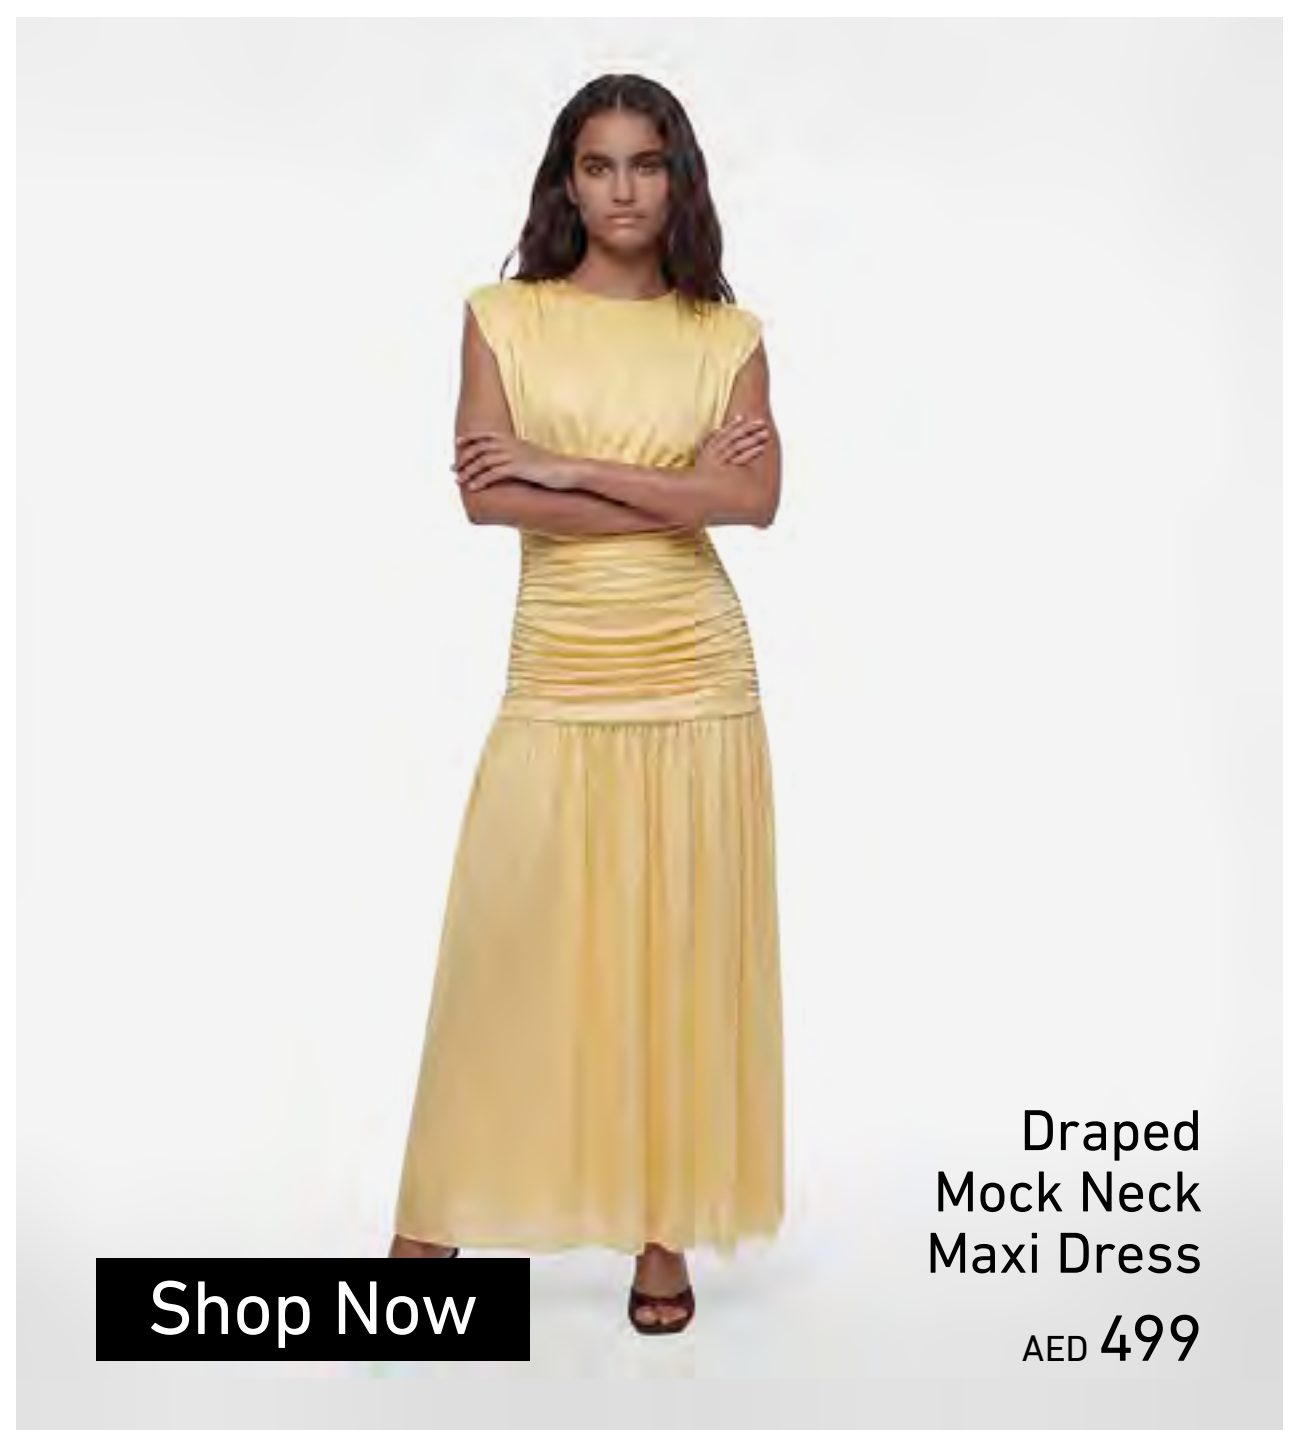

Draped Mock Neck Maxi Dress

AED 499

[Shop Now](#)

Draped Mock Neck Midi Dress

AED 229

[Shop Now](#)

Belted Collared Sleeveless Pleated Midi Dress

AED 399