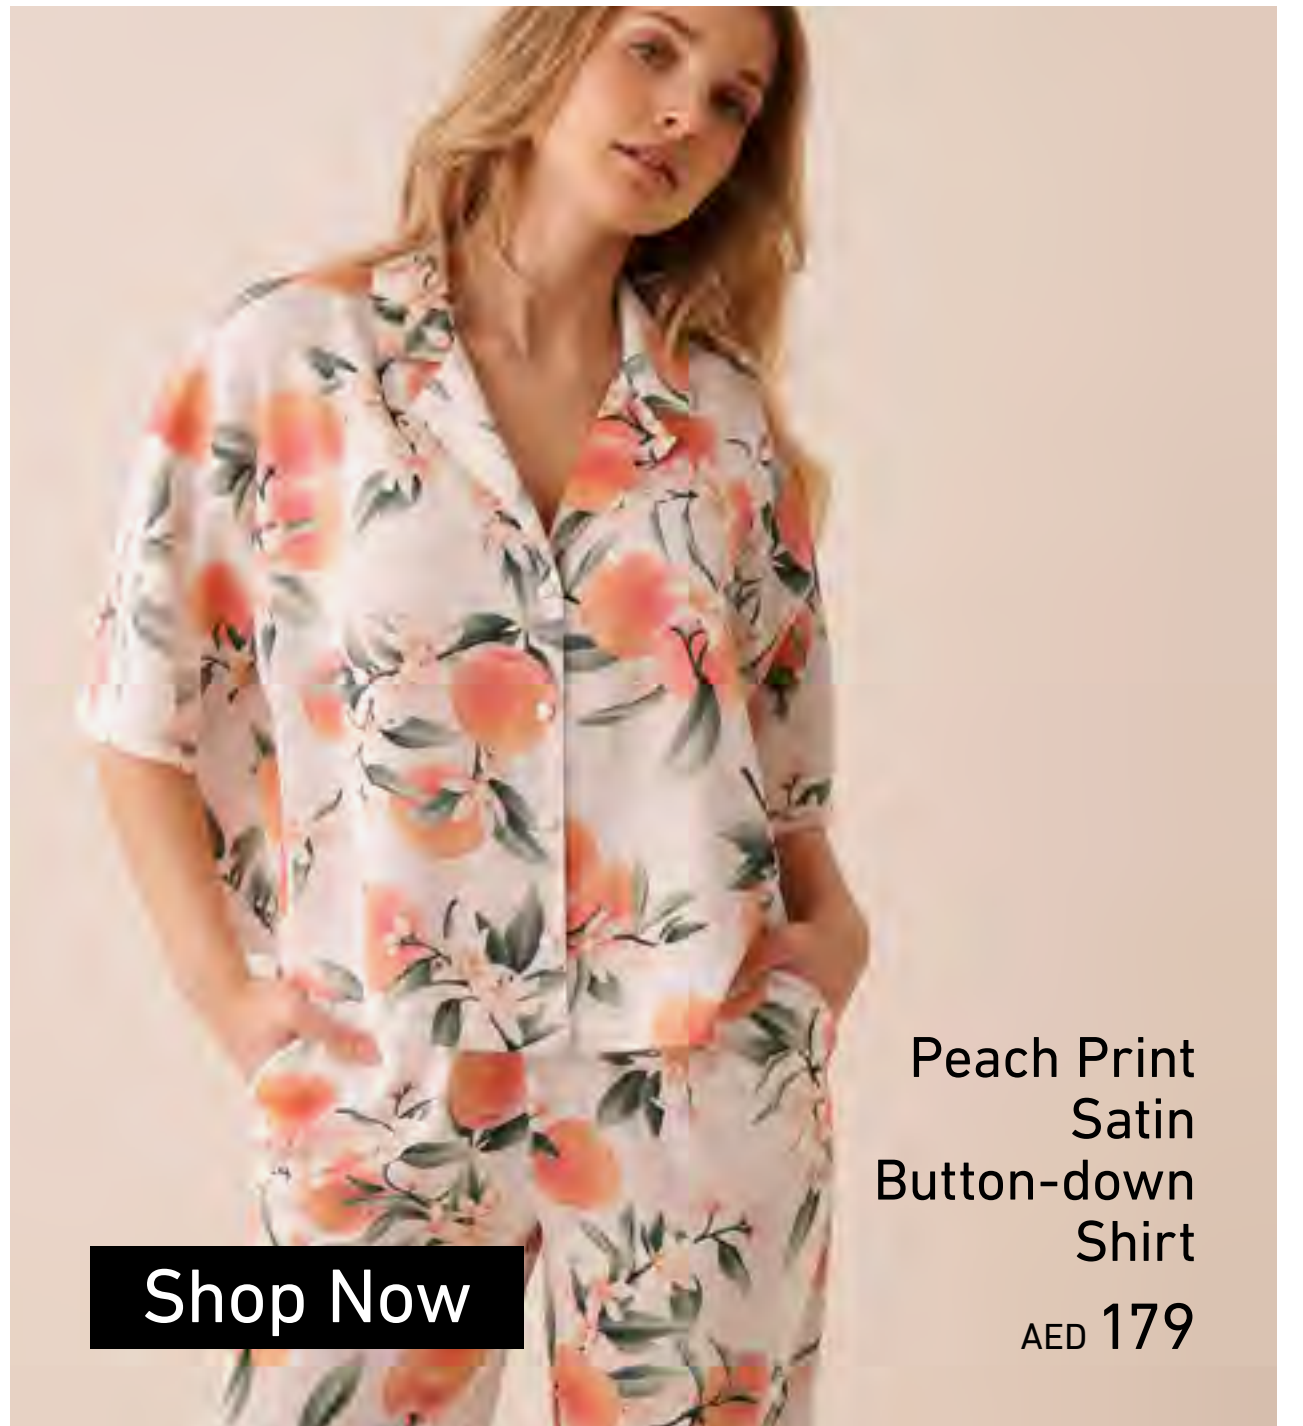

Peach Print
Satin
Button-down
Shirt
AED 179

[Shop Now](#)