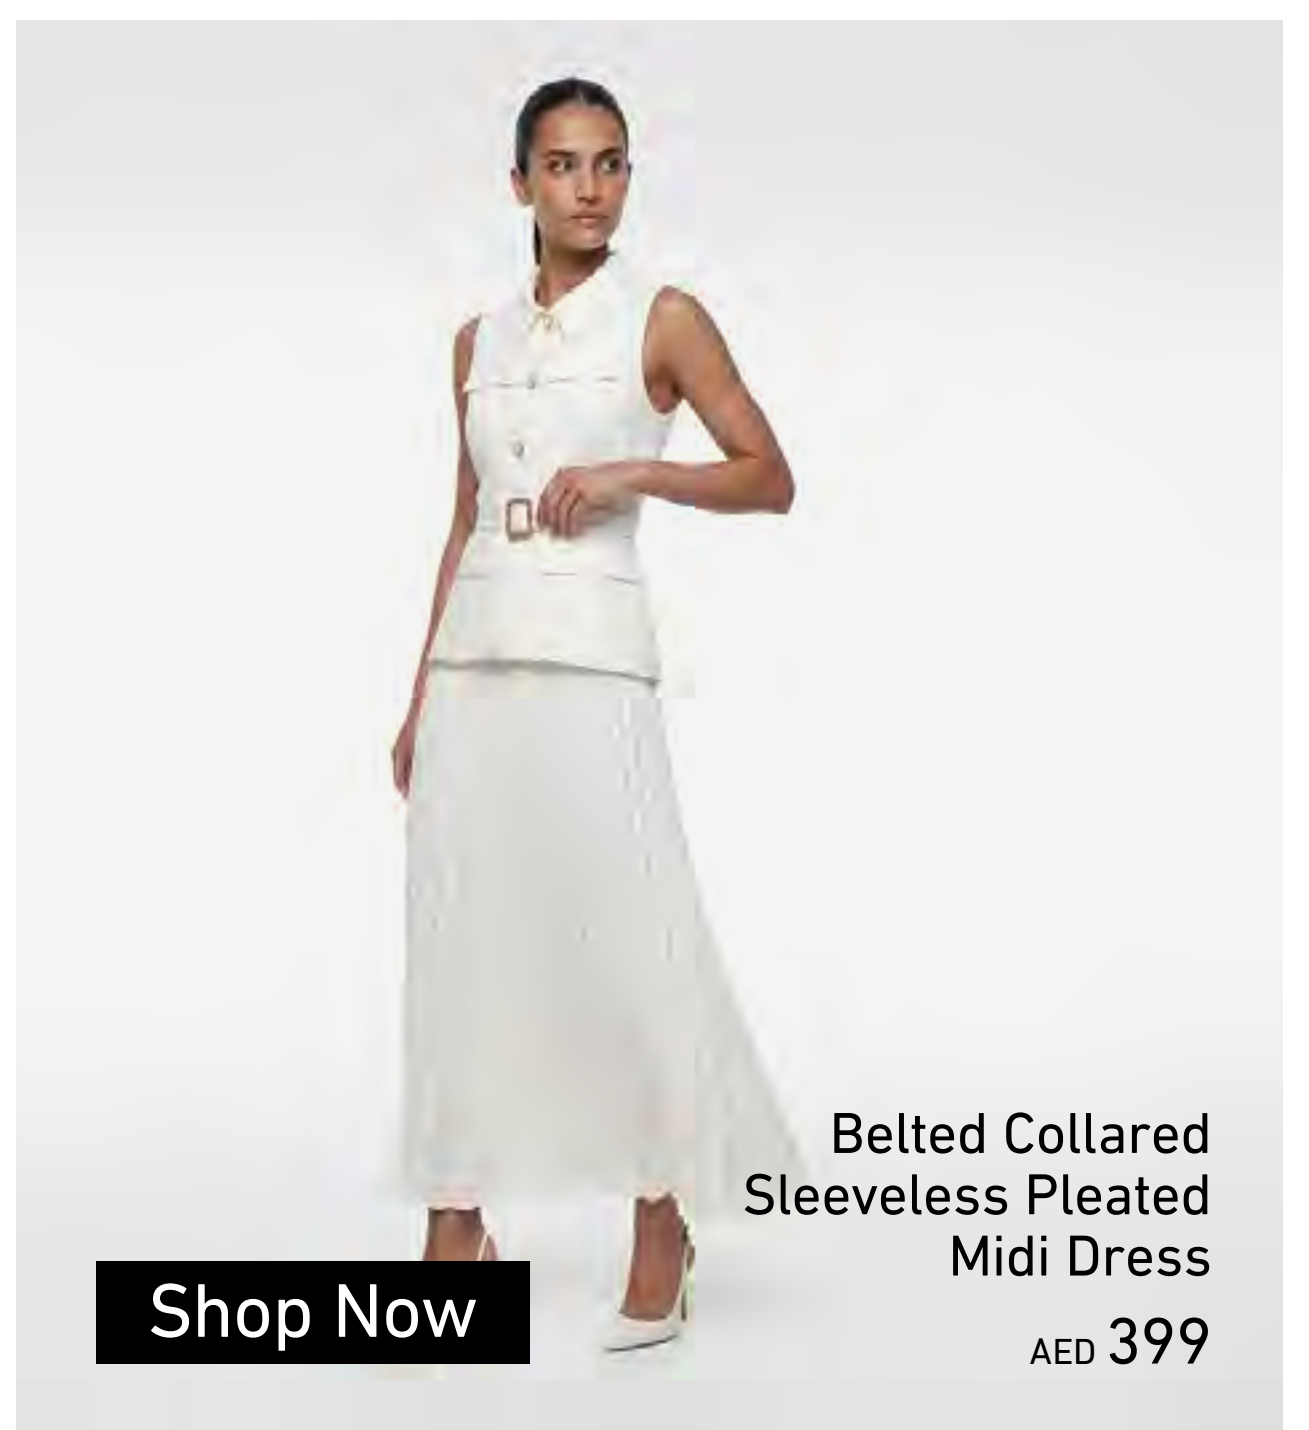

Draped Mock Neck Maxi Dress

AED 499

[Shop Now](#)

Draped Mock Neck Midi Dress

AED 229

[Shop Now](#)

Belted Collared Sleeveless Pleated Midi Dress

AED 399