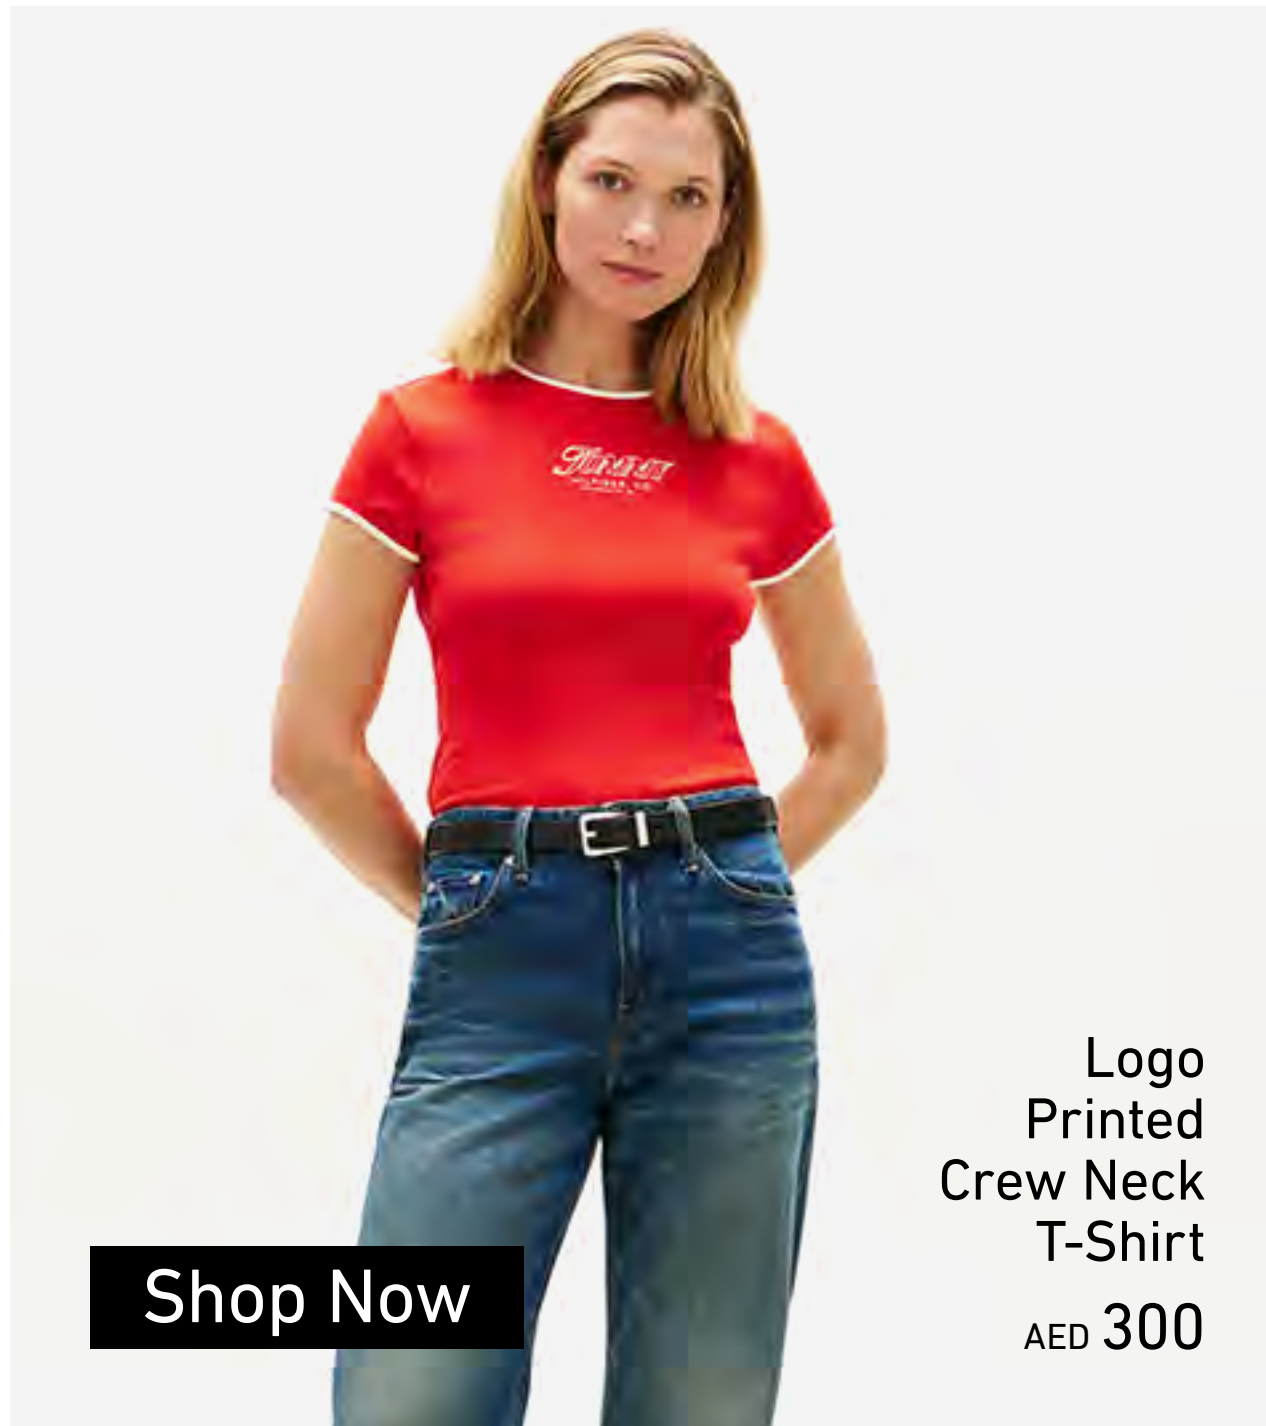

[Shop Now](#)

Logo  
Printed  
Crew Neck  
T-Shirt  
AED 300

[Shop Now](#)

Gold-Tone  
Button  
Midi  
Polo Dress  
AED 950

[Shop Now](#)

Washed  
High Waist  
Flared Jeans  
AED 550

[Shop Now](#)

Gold-Tone  
Button  
Slim Boat  
Neck  
T-Shirt  
AED 400