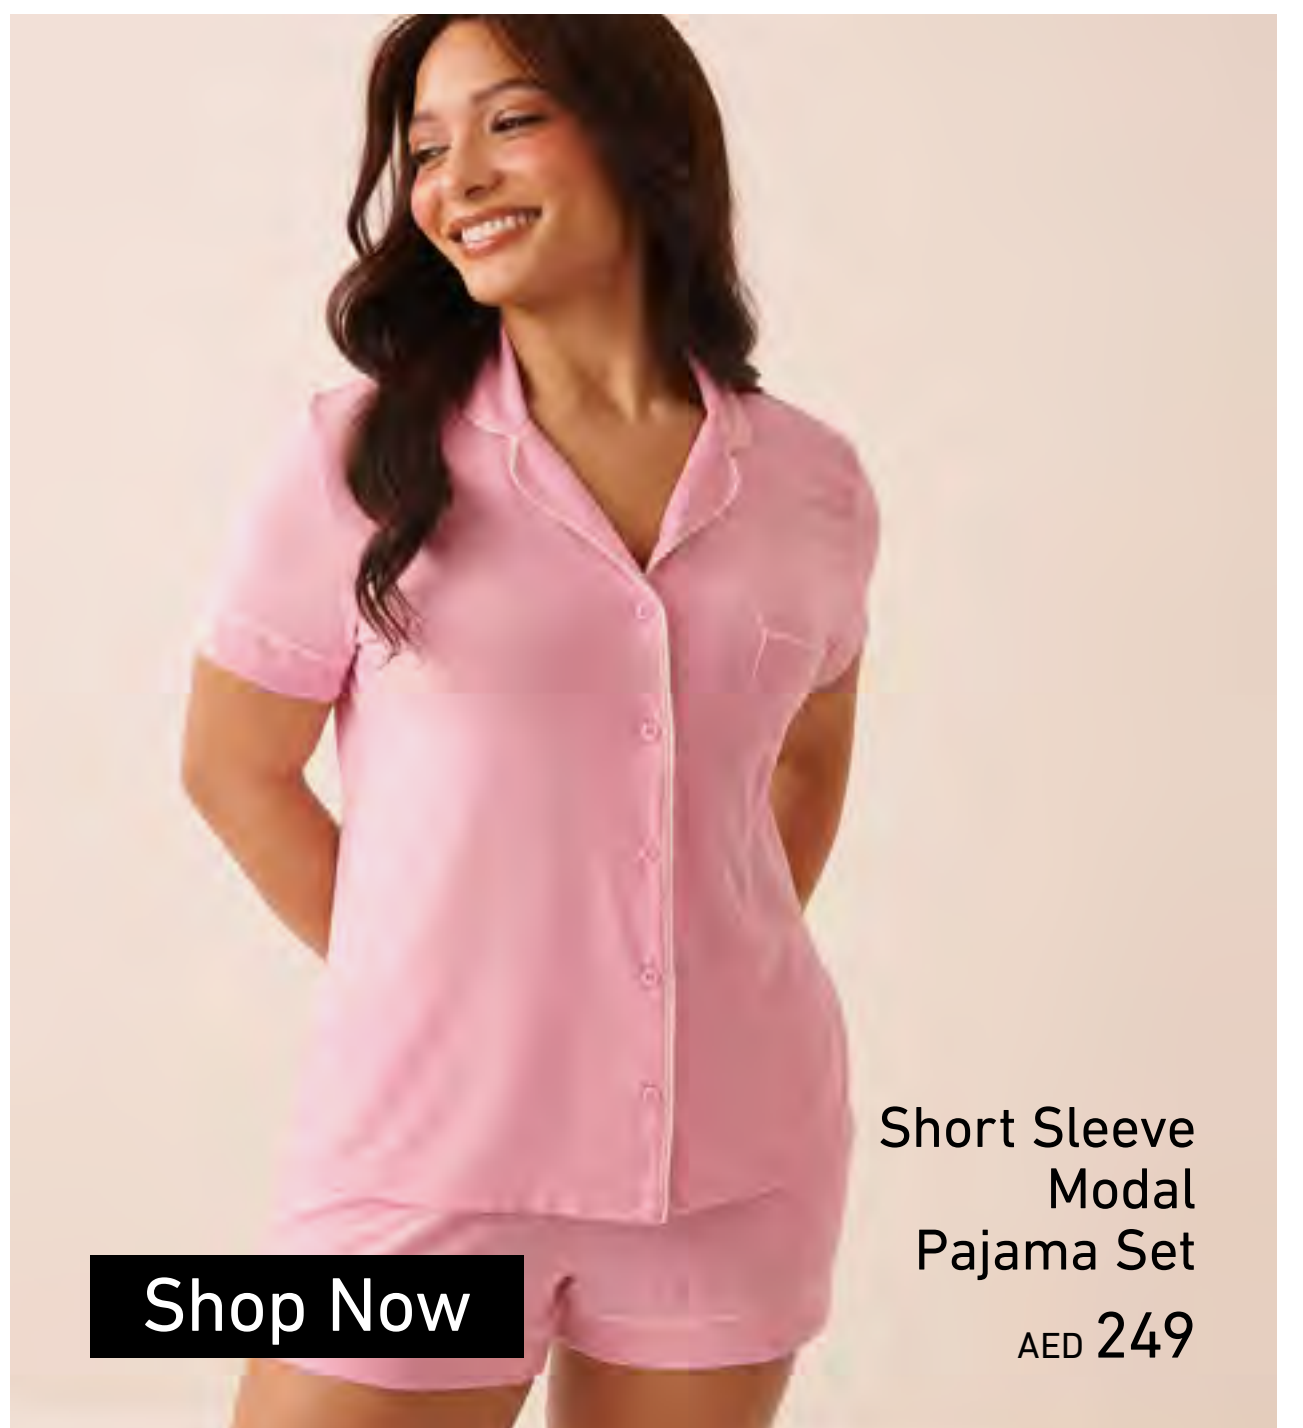

[Shop Now](#)

Satin and  
Chiffon  
Kimono  
AED 229

[Shop Now](#)

Flower Field  
Print  
Kimono  
AED 199

[Shop Now](#)

Ribbed  
Modal  
Button-down  
Shirt  
AED 149

[Shop Now](#)

Short Sleeve  
Modal  
Pajama Set  
AED 249