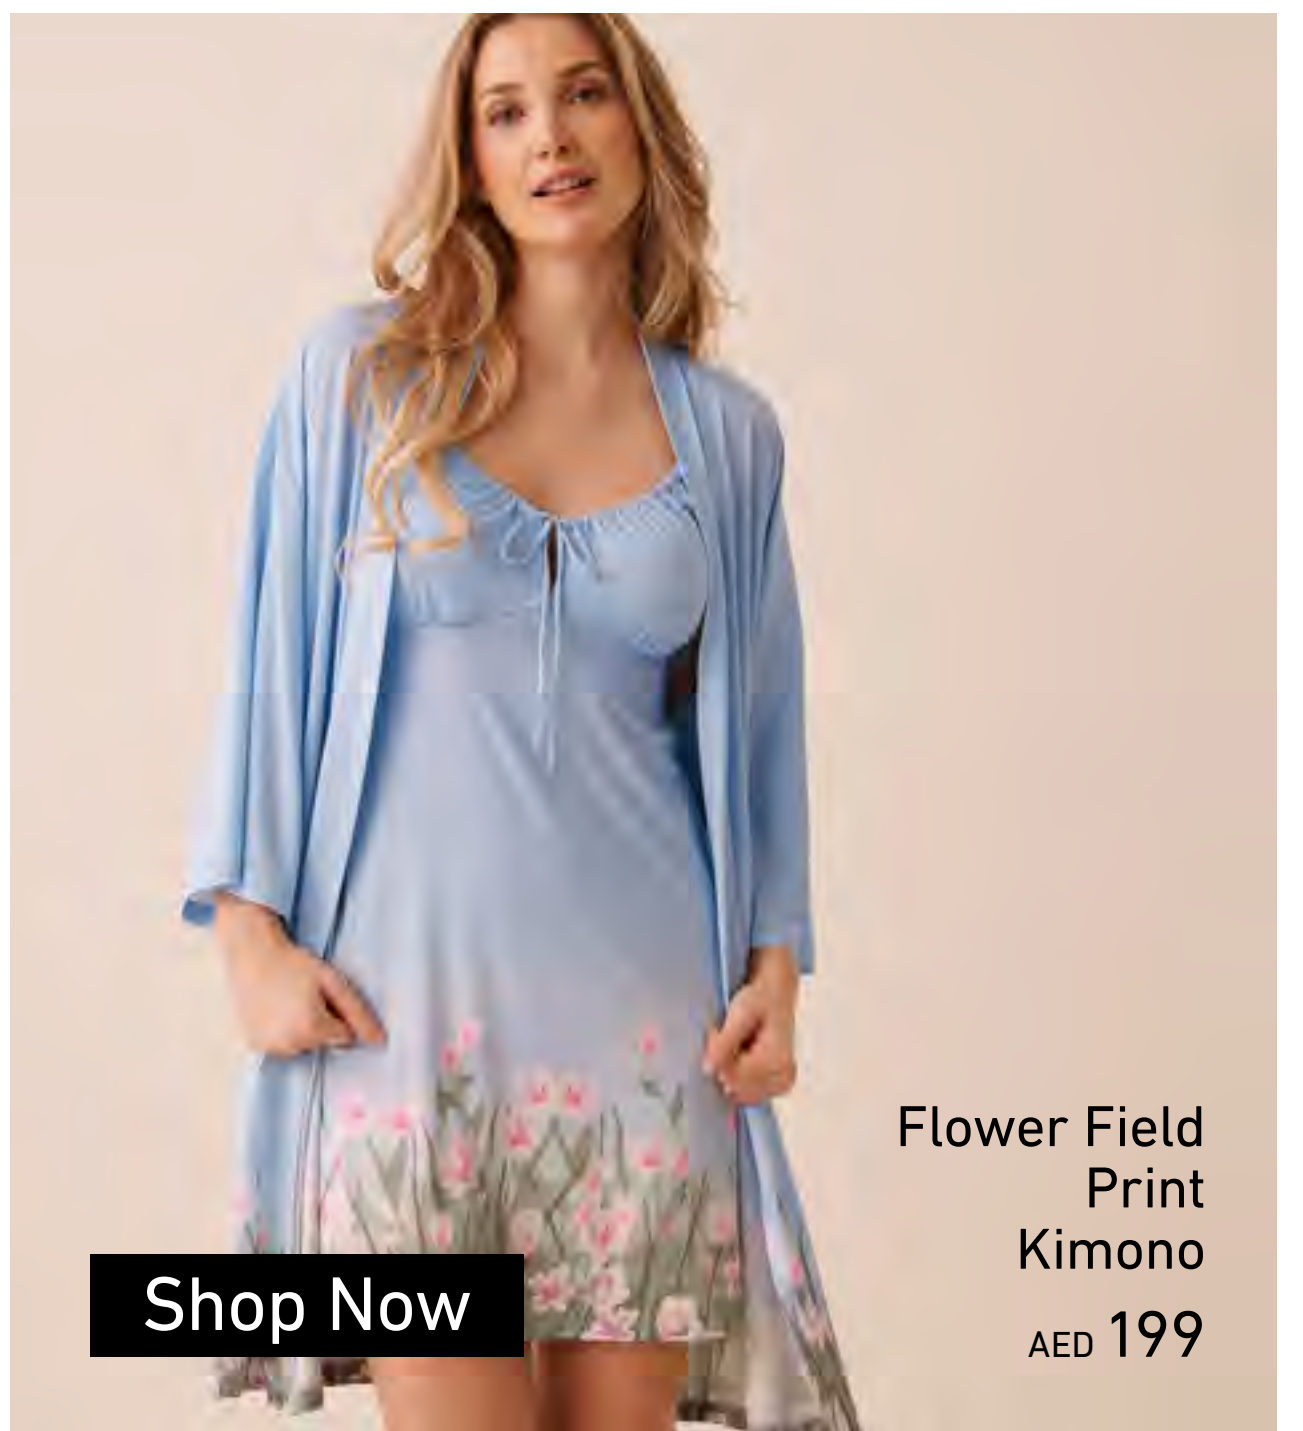

[Shop Now](#)

Satin and  
Chiffon  
Kimono  
AED 229

[Shop Now](#)

Flower Field  
Print  
Kimono  
AED 199

[Shop Now](#)

Ribbed  
Modal  
Button-down  
Shirt  
AED 149

[Shop Now](#)

Short Sleeve  
Modal  
Pajama Set  
AED 249