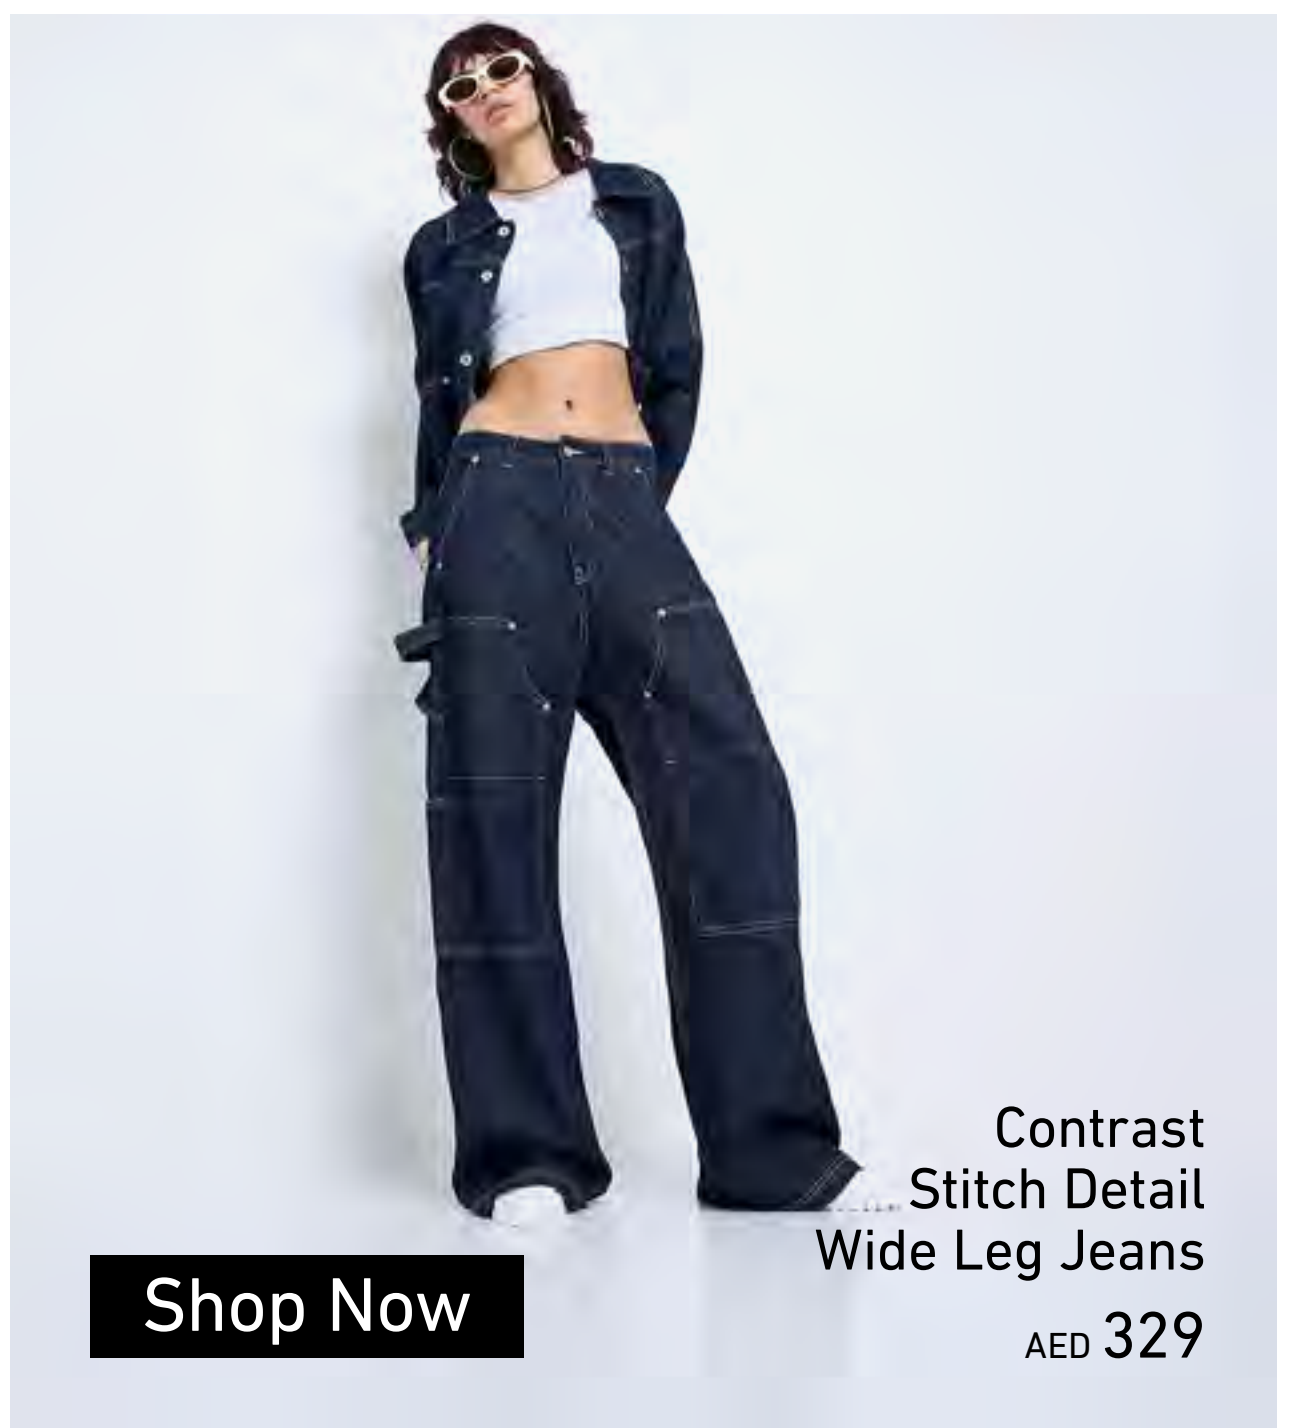

Shop Now

Label Detail Short Sleeves Shirt  
AED 109

Shop Now

Poplin Pants  
AED 229

Shop Now

Printed Back Crew Neck T-Shirt  
AED 229

Shop Now

Contrast Stitch Detail Wide Leg Jeans  
AED 329